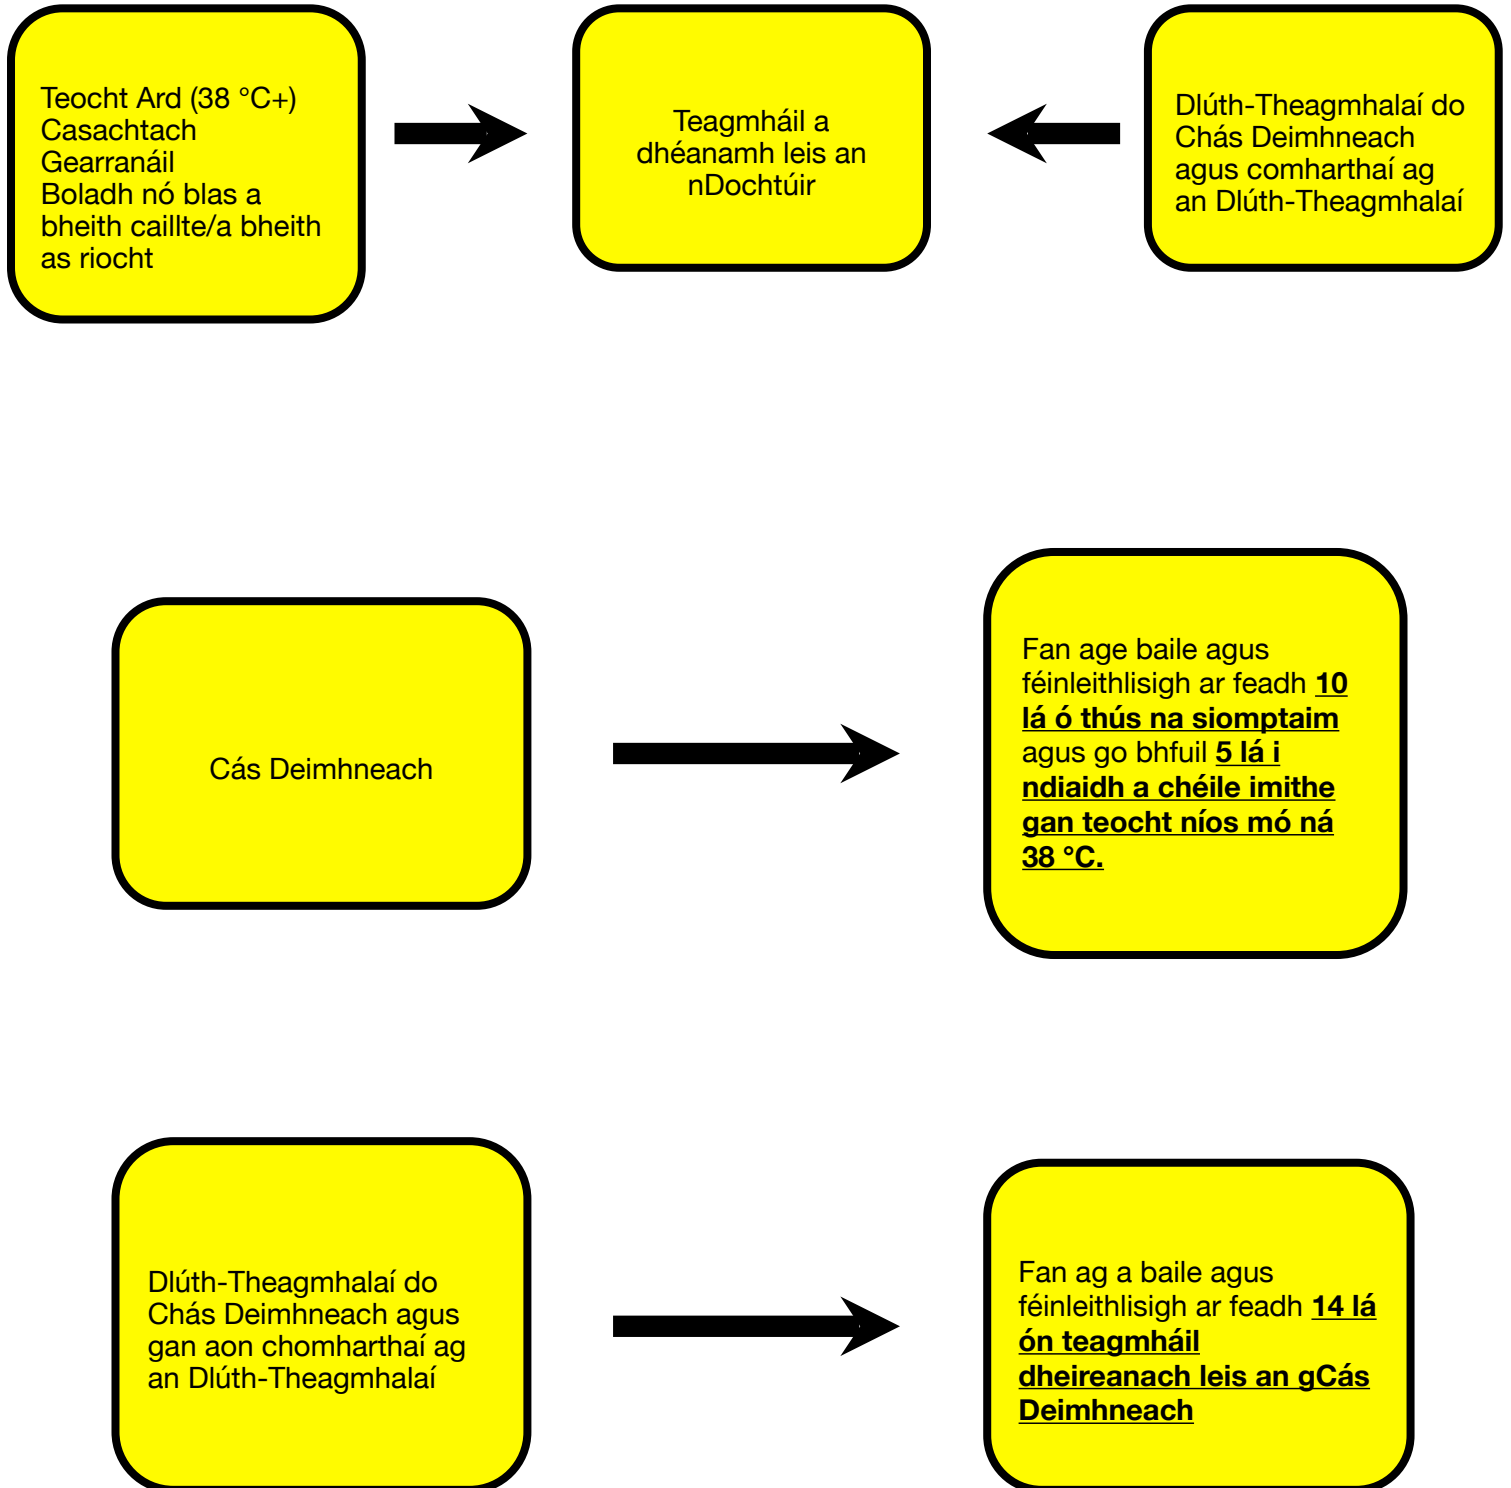

Cárta Tagartha – Covid 19

Pobalscoil Chorca Dhuibhne

Reference Card – Covid 19

Pobalscoil Chorca Dhuibhne